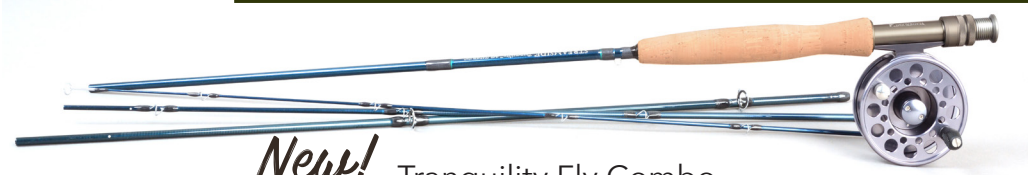

## Pink Salmon Special!

**Hurricane Mako Spin Combo**  
Graphite composite blank, 3 bearing reel, Alum spool

**\$29<sup>99</sup>**  
save \$30

*New!*

**H5 H-Lock Wading Boots \$159<sup>99</sup>**  
Including 2 interchangeable soles **save \$40**

LENGTH:  
**9'**

**Fly Fishing Outfit**  
4pc Rod, 5 weight graphite fly rod, disc drag fly reel, rod tube, backing, line & leader included

**\$119<sup>99</sup>**  
save \$30

*New!*  
LENGTH:  
**9'**

**Tranquility Fly Combo**  
4 piece, IM8 Graphite blank, titanium locking rings, machined aluminum disc drag reel  
Serenity 2pc Fly Combo - \$139.99

**\$199<sup>99</sup>**  
save \$180

*New!* **PENN**

**Rival Bottom Fish Combo**  
Triangle Eva grips, carbon fibre drag washers, 2 ball bearings, stainless steel guides

LENGTH:  
**6'6"**

**\$109<sup>99</sup>**  
save \$30