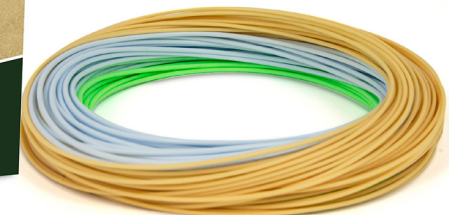

### Fusion Octopus Hooks

Needle point with SlickSet Coating, forged and offset, re-useable clam pack package smoke or pink

**New! \$3.49**  
save \$1

### J-Braid Braided Line

8 carrier braid, Made in Japan, Dark Green, 150 metres 65lb- \$19.99

**\$14.99**  
save \$5

### AirCel Fly Line

The original floating fly line Mid-Length head, braided multifilament core, raised bump in handling section, 5w-8w

**\$27.99**  
save \$7

**Fishin' Buddy MAX**  
 Portable Fish Finder  
 dual beam, colour  
 display, 600ft depth capability  
 MAX Down Imaging - \$319.99