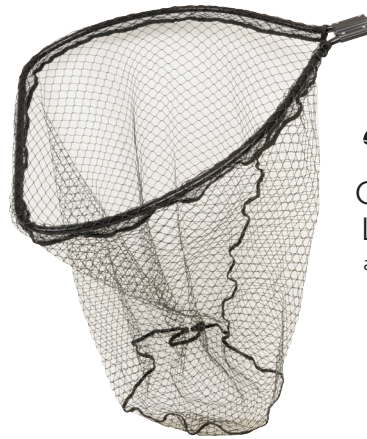

### AirCel Fly Line

The original floating fly line Mid-Length head, braided multifilament core, raised bump in handling section, 5w-8w

**\$27.99**  
save \$7

**Fishin' Buddy MAX**  
 Portable Fish Finder  
 dual beam, colour  
 display, 600ft depth capability  
 MAX Down Imaging - \$319.99

**\$239<sup>99</sup>**  
 save \$20

**Guide Series**  
**Landing Net**  
 anodized handles,  
 powder coated  
 yoke, netting

**\$59<sup>99</sup>**  
 save \$30

**Endura C2**  
**Electric Motor**  
 Transom Mount,  
 Telescopic Handle,  
 30lb/30in  
 5 speeds forward  
 3 reverse, 12v